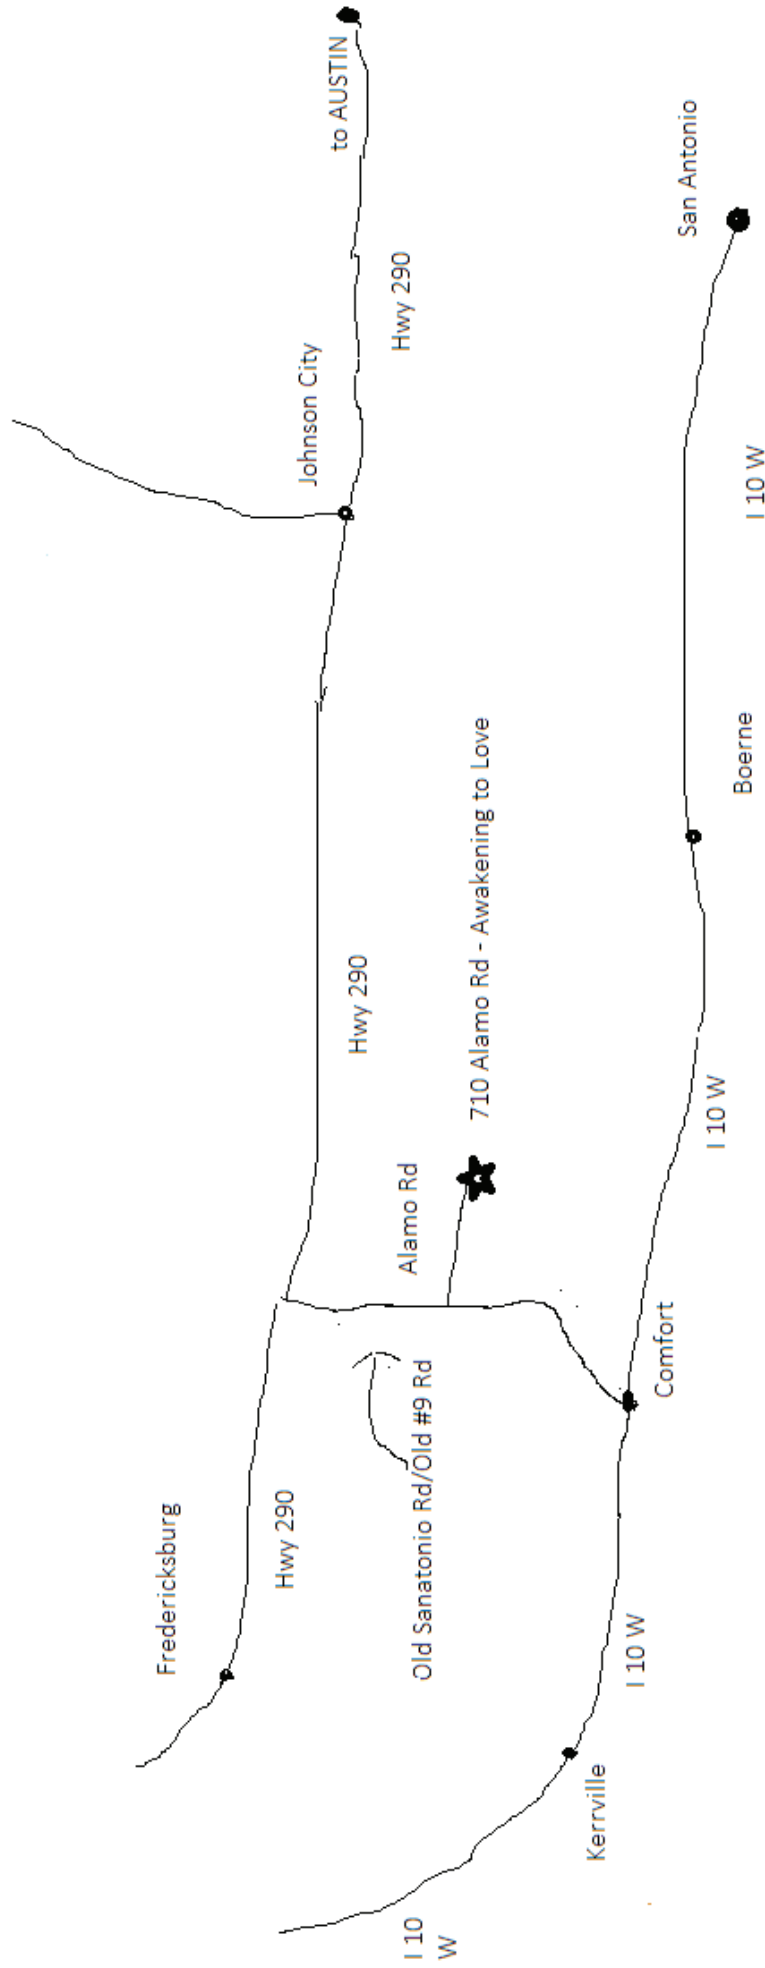

AWAKENING UPON LOVE, 710 ALAMO RD, FREDERICKSBURG TX78624

Contact Bill or Jane Chives

830.733.0150 bjchivers@wildblue.net

Approx. Distance & Miles to Awakening Upon Love, 710 Alamo Rd, Fredericksburg TX 78624

City	Miles	Time
Austin	82.38	1 hr 36 minutes
Boerne	31.31	42 minutes
Comfort	14.57	24 minutes
Fredericksburg	16.13	33 minutes
Kerrville	33	43 minutes
San Antonio	61.87	1 hr 8 minutes (allow 1 hr 45 minutes w/traffic)